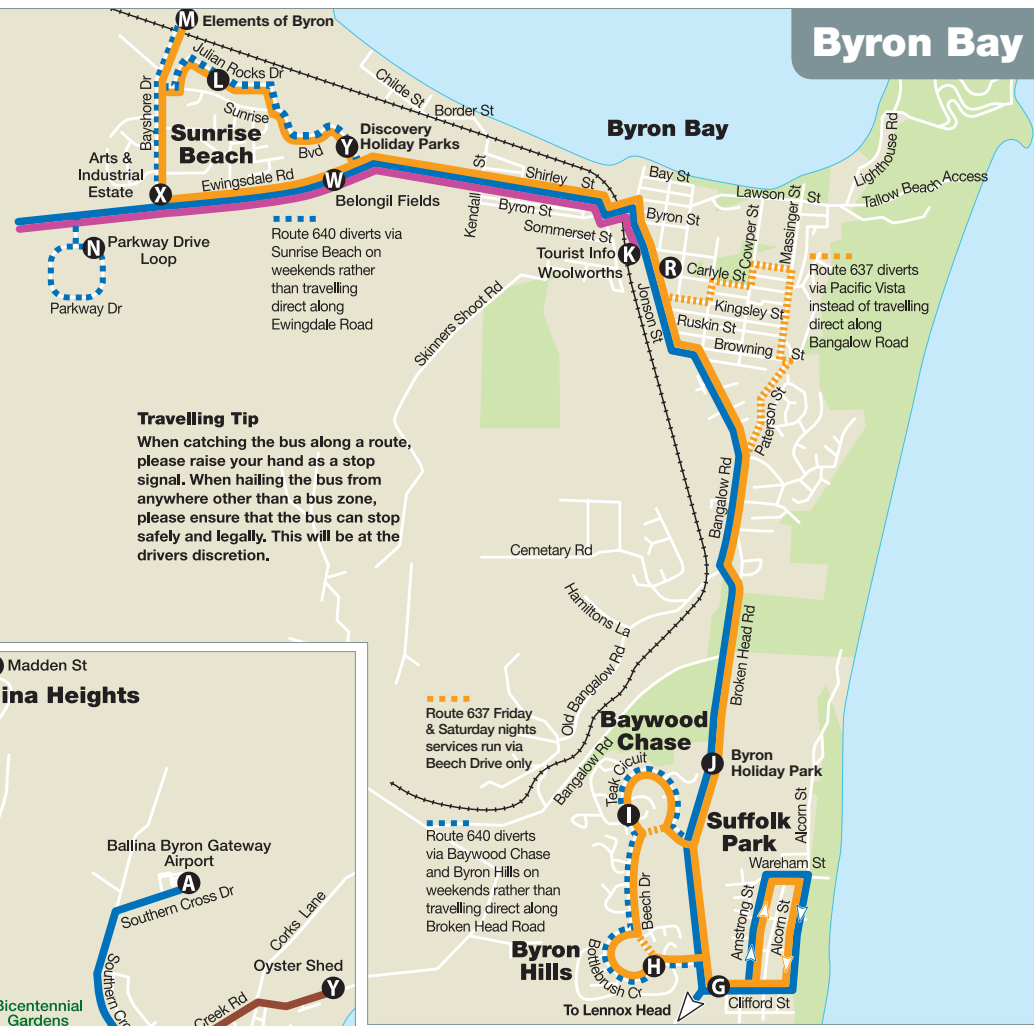

Bus Route

- **Route 637** Sunrise Beach - Byron Bay - Suffolk Park
- **Route 640** Ballina - Lennox Head - Suffolk Park - Byron Bay - Mullumbimby
- **Route 641** Ballina - Bangalow - Byron Bay
- **Route 664** Ballina - Northlakes - Ballina Heights
- **Route 665** Ballina - Angels Beach - Prospect Estate & Return